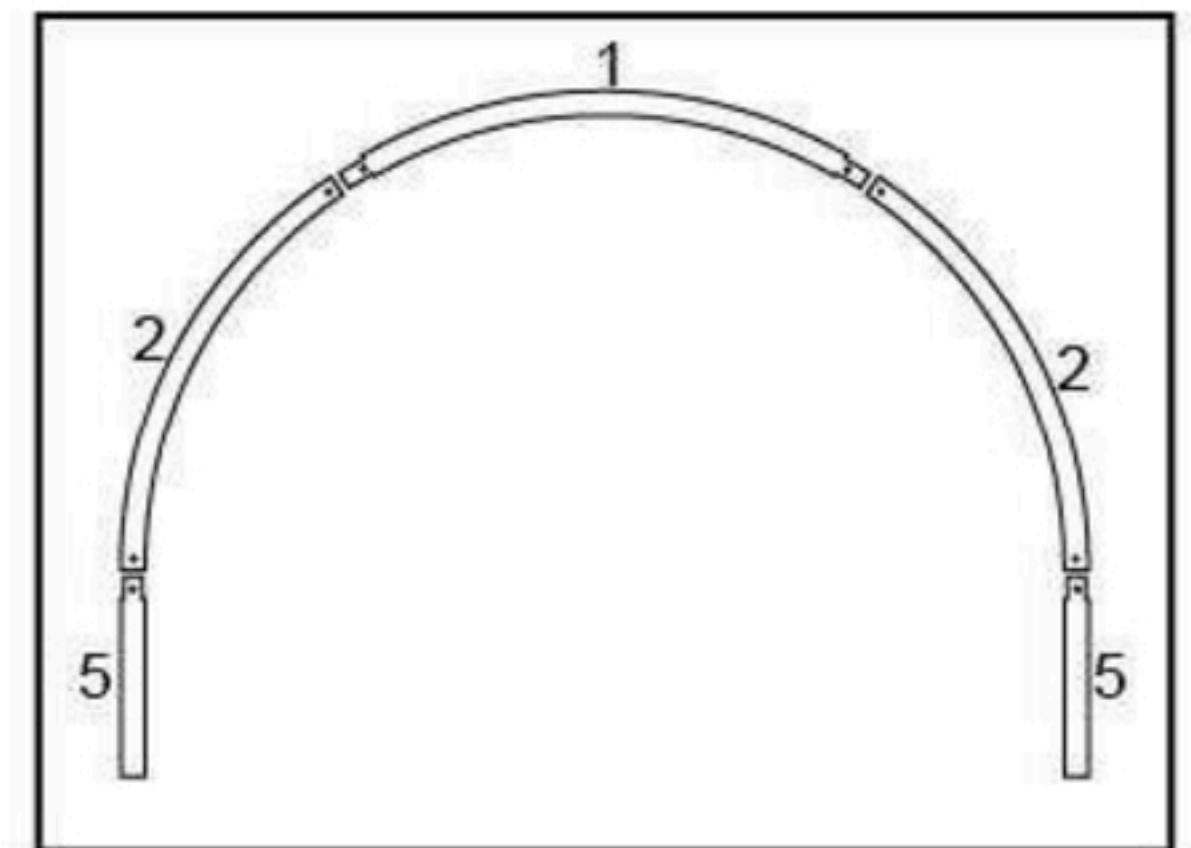

Tunnel Greenhouse

1200x300x200cm

Parts list:

No.		QTY
1		18 PCS
2		26 PCS
3	 100cm	6 PCS
4	 105cm	48 PCS
5	 55cm	26 PCS
6	 112cm	4 PCS
7		2 PCS
8		2 PCS
9		58 SETS